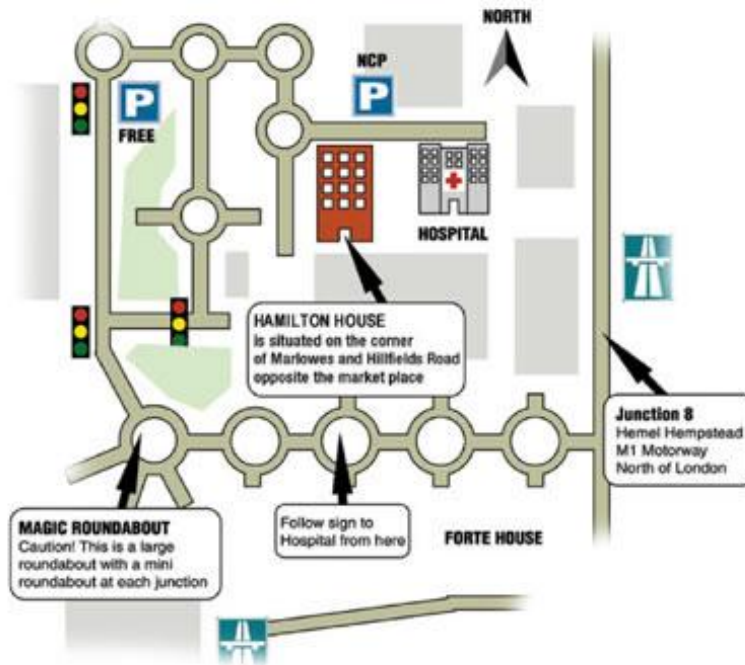

Telephonetics VIP Head Office – How to find us

By Car

1. From M1 Motorway Exit At Junction 8 (Hemel Hempstead).
2. Go straight over 4 roundabouts.
3. At the Magic Roundabout (a large roundabout with a mini roundabout at each junction) go to the right and exit at the second mini roundabout, following signs to the hospital and Leighton Buzzard.
4. Go over the first traffic light junction and over a pelican crossing.
5. Turn right at the mini roundabout.
6. Go straight on over the next mini roundabout (Police station on your left).
7. Turn right at the next mini roundabout.
8. Turn left at the next mini roundabout. NCP car park is 50m on the left.
9. Hamilton House is located directly opposite the main taxi rank and market place in the town centre.

By Rail

1. Hemel Hempstead Station is on the main line from London Euston.
2. Hamilton House is a five-minute taxi drive from the station and is located directly opposite the main taxi rank and market place in the town centre.

By Bus

1. Hamilton House is a one-minute walk from Hemel Hempstead central bus station.
2. Walk from the bus station through the market place, Hamilton House is directly ahead of you.