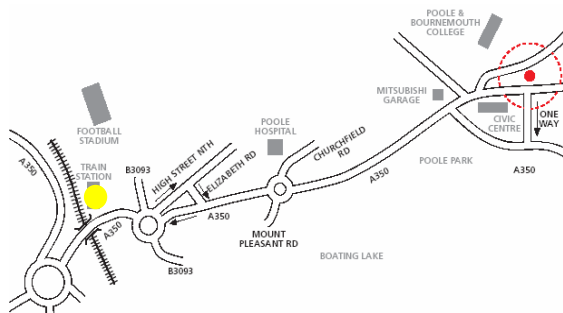

At next roundabout take the 2nd exit onto Ringwood Road, signposted Poole.

At next roundabout take the 1st exit onto Ringwood Road, entering Longham.

Continue forward onto Ringwood Road, entering Bournemouth.

At Bear Cross Roundabout take the 2nd exit onto Ringwood Road (signposted Poole).

At Poole Lane Roundabout take the 2nd exit onto Ringwood Road.

At Mountbatten Roundabout take the 2nd exit onto Ringwood Road, entering Poole.

At Alderney Roundabout take the 1st exit onto Ringwood Road - B3068 (signposted Town Centre).

At Ringwood Road roundabout take the exit onto Ringwood Road - B3068.

At Rossmore Roundabout take the 1st exit onto Ringwood Road, signposted Town Centre.

At traffic signals turn left onto Sea View Road - B3061 (signposted Bournemouth).

At roundabout take the 2nd exit onto Springfield Road. Turn right onto North Road.

**Telephonetics vip** are at the bottom of North Road, before you get to the Civic Centre junction, opposite a pub called 'The Sloop'. Turn left into Park Place (red brick and white painted buildings), and please use the Telephonetics VIP car parking spaces.